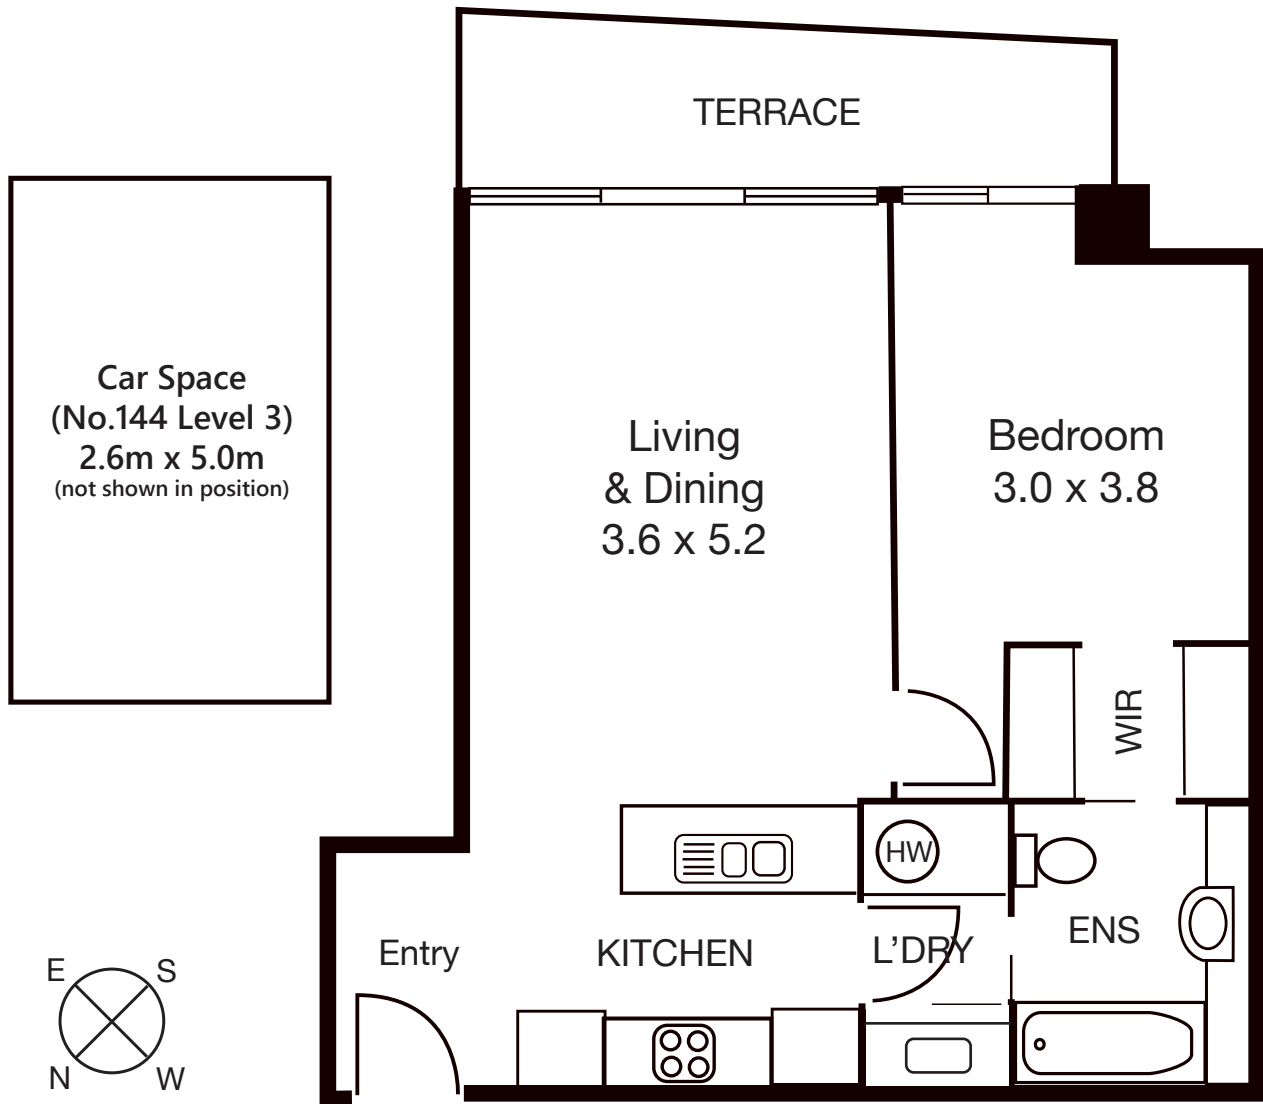

APARTMENT

2010

Residence: 58.9 sq m (Approx.)
Terrace: 8.5 sq m