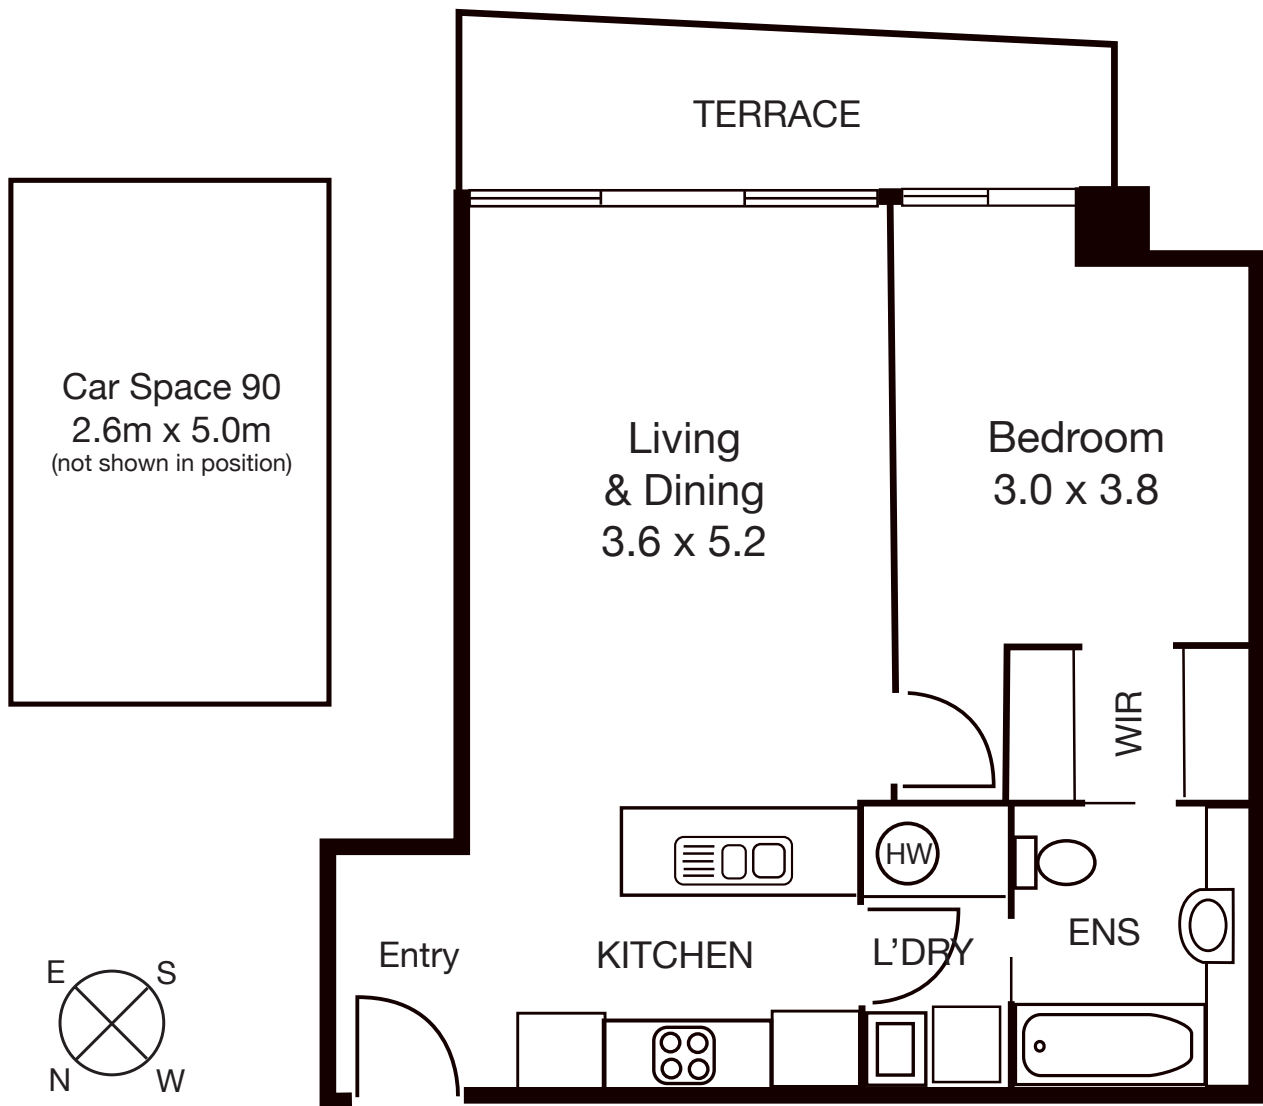

SOUTHBANK RESIDENTIAL

APARTMENT

1610

Residence: 58.9 sq m (Approx.)
 Terrace: 8.5 sq m